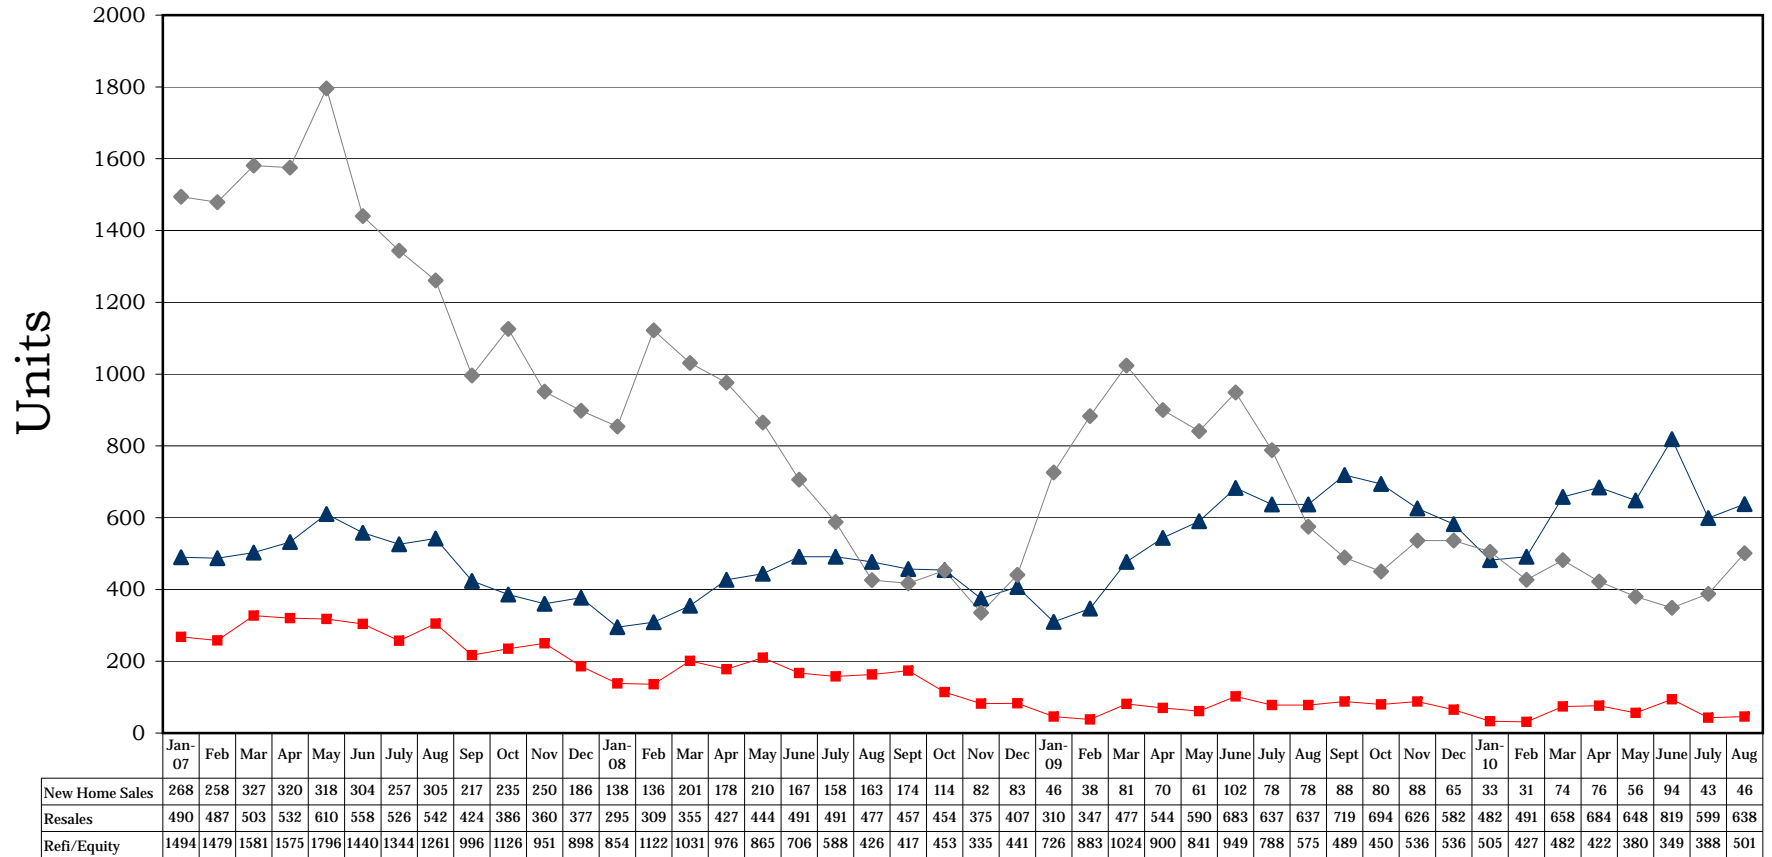

Washoe County Insured Recording Statistics January 2007 - August 2010 Resale/New Home/Refinance Trend

*Source: Dataquick Information Systems. Ticor does not guarantee the accuracy of this data. This is for informational purposes only and is intended to view the general market trend in Washoe County.